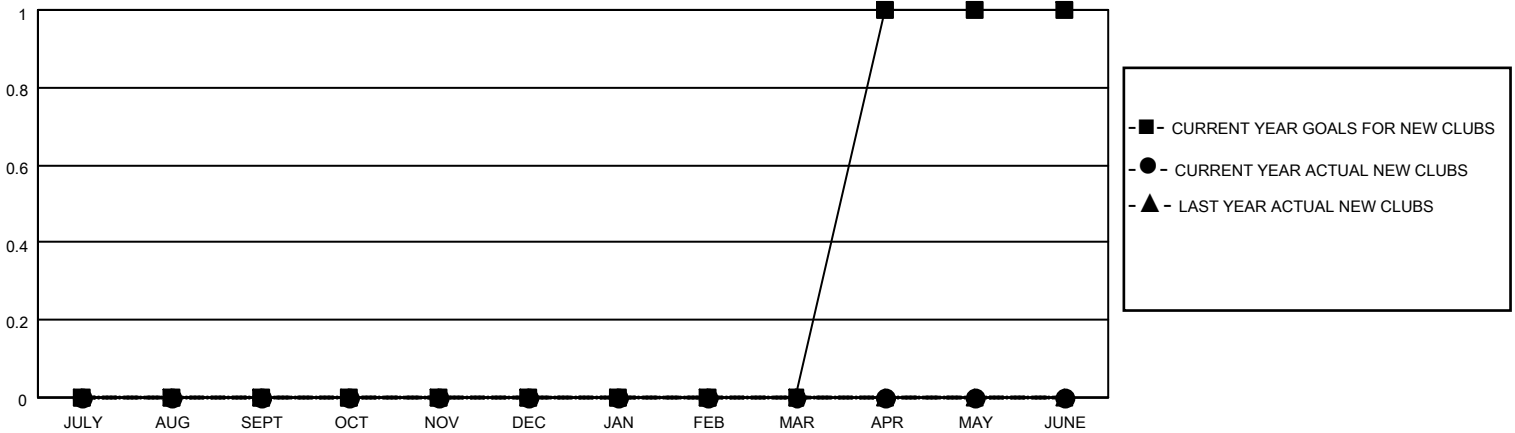

MONTHLY MEMBERSHIP PROGRESS REPORT

LOCATION RUSSIAN FEDERATION

District 123

Results as of: 1/31/2023

Clubs			
RESULTS FOR 2022-2023			
QUARTER	NEW CLUB GOAL	NEW CLUBS	DROPPED CLUBS
JULY/AUG/SEPT	0	0	0
OCT/NOV/DEC	0	0	0
JAN/FEB/MAR	0	0	0
APR/MAY/JUNE	1	0	0

Members			
RESULTS FOR 2022-2023			
QUARTER	MEMBER GROWTH NET GOAL	MEMBER GROWTH ACTUAL	DROPPED MEMBERS ACTUAL (including transfers)
JULY/AUG/SEPT	5	0	0
OCT/NOV/DEC	5	0	0
JAN/FEB/MAR	5	0	0
APR/MAY/JUNE	5	0	0

GOALS AND ACTUAL NEW CLUBS CUMULATIVE